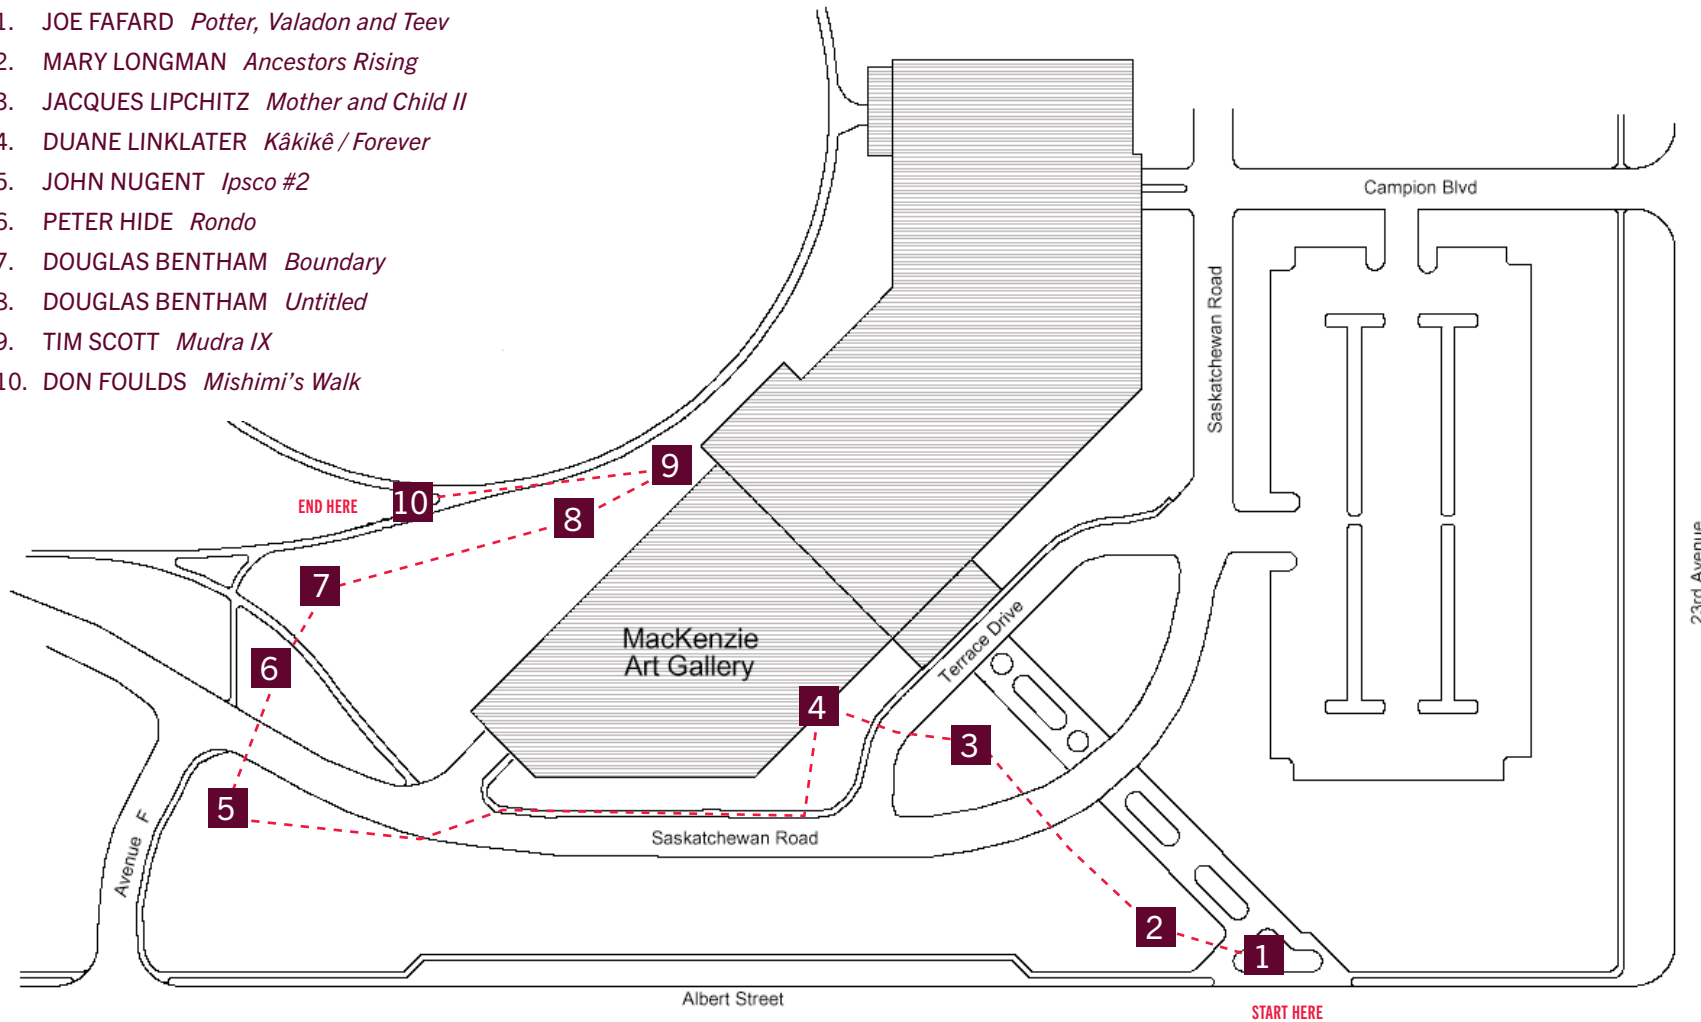

HOW TO USE THIS GUIDE

The Sculpture Garden Tour is just one way to explore the works on display on the grounds of the MacKenzie Art Gallery. Feel free to use this guide as a starting place to your own explorations of our permanent collection. These works are on display year round for you to enjoy.